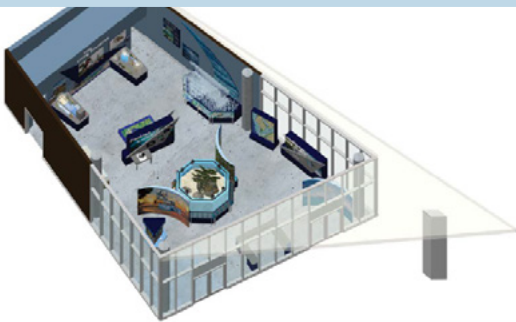

FOUNDING MEMBERS AT THE $10,000 LEVEL WILL RECEIVE:

- Recognition on the Discovery Center Founding Membership Plaque in the Exhibition Hall*
- Invitation for up to four people to VIP receptions at the Tampa Bay Watch Discovery Center
- 10-year annual pass for entrance into the Tampa Bay Watch Discovery Center for up to four people
- Invitation for up to four people to embark on a Tampa Bay Watch boat cruise with Capt. Peter Clark, President of Tampa Bay Watch
- Special recognition in the Tampa Bay Watch e-blast to 18,000 opt-in members
- Listing in our annual report as a Discovery Center Founding Member