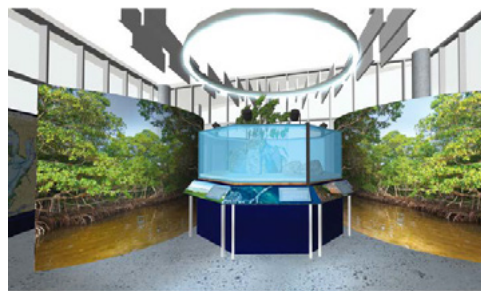

TAMPA BAY WATCH DISCOVERY CENTER

PRESENTED BY THE MILKEY FAMILY FOUNDATION

DISCOVERY CENTER FOUNDING MEMBERSHIP PROGRAM

The Tampa Bay Watch Discovery Center will showcase the quality and uniqueness of the Tampa Bay estuary and provide a marine educational experience for area schools and summer camp programs.

FOUNDING MEMBERS AT THE \$10,000 LEVEL WILL RECEIVE:

- Recognition on the Discovery Center Founding Membership Plaque in the Exhibition Hall*
- Invitation for up to four people to VIP receptions at the Tampa Bay Watch Discovery Center
- 10-year annual pass for entrance into the Tampa Bay Watch Discovery Center for up to four people
- Invitation for up to four people to embark on a Tampa Bay Watch boat cruise with Capt. Peter Clark, President of Tampa Bay Watch
- Special recognition in the Tampa Bay Watch e-blast to 18,000 opt-in members
- Listing in our annual report as a Discovery Center Founding Member